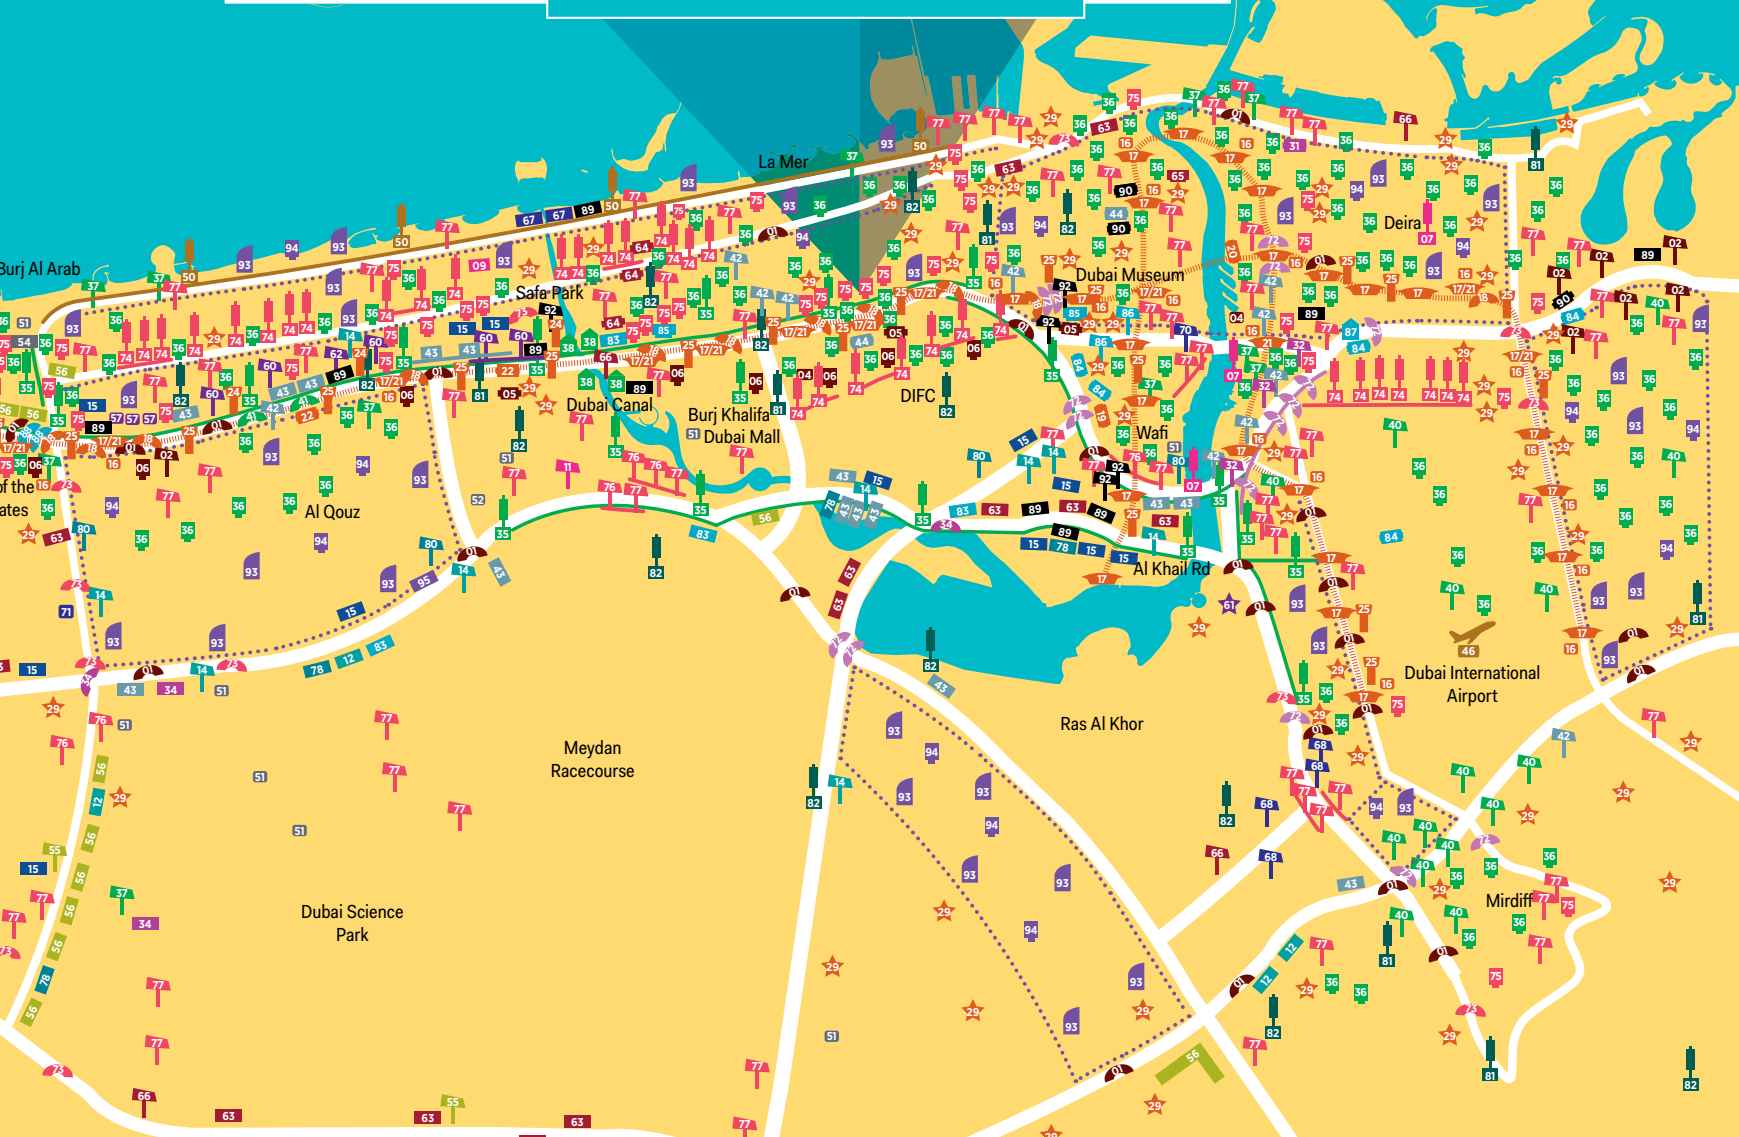

THE GOLDEN BOULEVARD ZOOM IN

- **MediaMix**
- **MEDIA MIX**
67. 2 Jumeirah canal billboards
68. 25 static unipoles
69. DIFC side wall, MBZ hoarding
70. 1 Maktoom Bridge digital unipole
71. 2 Umm Suqeim digital screens, JBR Beacon
- **Viola**
- **VIOLA**
72. Static bridge banner
- **al arabia**
- **AL ARABIA**
73. Digital bridge banners
74. Lampposts
75. Digital mupis
76. Unipoles
77. Static megacom

- **BLUE AD**
- **BLUE AD**
78. Hoardings
  - b. Vessel with 3D LED screens
79. Digital screens
  - b. SZR building wrap
80. Digital unipoles
  - b. Exclusive RTA advertising rights outdoor on marine stations
- **PYXIS**
- **PYXIS**
81. ADNOC
82. EMARAT
- **nw**
- **NEXT WHAT**
83. Hoardings: World Trade Center A, Dubai Canal, Mall of the Emirates, Fraiser Suite, Internet City, JLT Marina, Ibn Battuta, Airport Road, Al Khail Jaddaf, Al Khail Downtown, Al Khail Dubai Hills, Airport Road A
84. Wall banner: World Trade Center B, Rostamani Tower, Metha Plaza,

- Al Makateb, Hessa Street towards Al Khail, Hessa Street towards Media City, Hessa Street JVC, Mulla Plaza
85. Rooftop: Business Bay, Zabeel, Karama GPO
87. Glass facade: Al Makateb
88. Bridge banners: MOE Bridge Banner A, MOE Bridge Banner B
- **MEDIA WORLD**
- **MEDIA WORLD**
89. Hoardings: Sheikh Zayed Road, from Golden Boulevard to Media City, Hessa Street, Jumeirah, Al Khail Road & Deira
90. Wall banner: Sheikh Zayed Road, Bank Street, Al Mulla Plaza, Khaled Bin Al Waleed Road
91. LED screen: Sheikh Zayed Road
92. Unipoles: Dubai World Trade Center, Garhoud & Safa
- **SkyBlue**
- **SkyBlue**
93. RTA: 1400 buses: 200 routes in Dubai & intercity towards Abu Dhabi, Sharjah & Ajman. (Branded bus wraps, inside and digital screen branding); 741 bus shelters (40 digital)
94. 523 mupis near bus shelters
95. Hoarding - Al Khail

L E G E N D

- **Unipoles/Megacom**
- **Lampposts**
- **Mupis**
- **In-mall media/Destinations**
- **Building/Wall wraps**
- **Bridges**
- **Bus wraps/Shelters**
- **Hoardings/Scaffold**
- **Digital screens**
- **Metro pillars**
- **Metro stations**
- **Airports**
- **Wall backlit banner/LED**
- **Roof top screens**