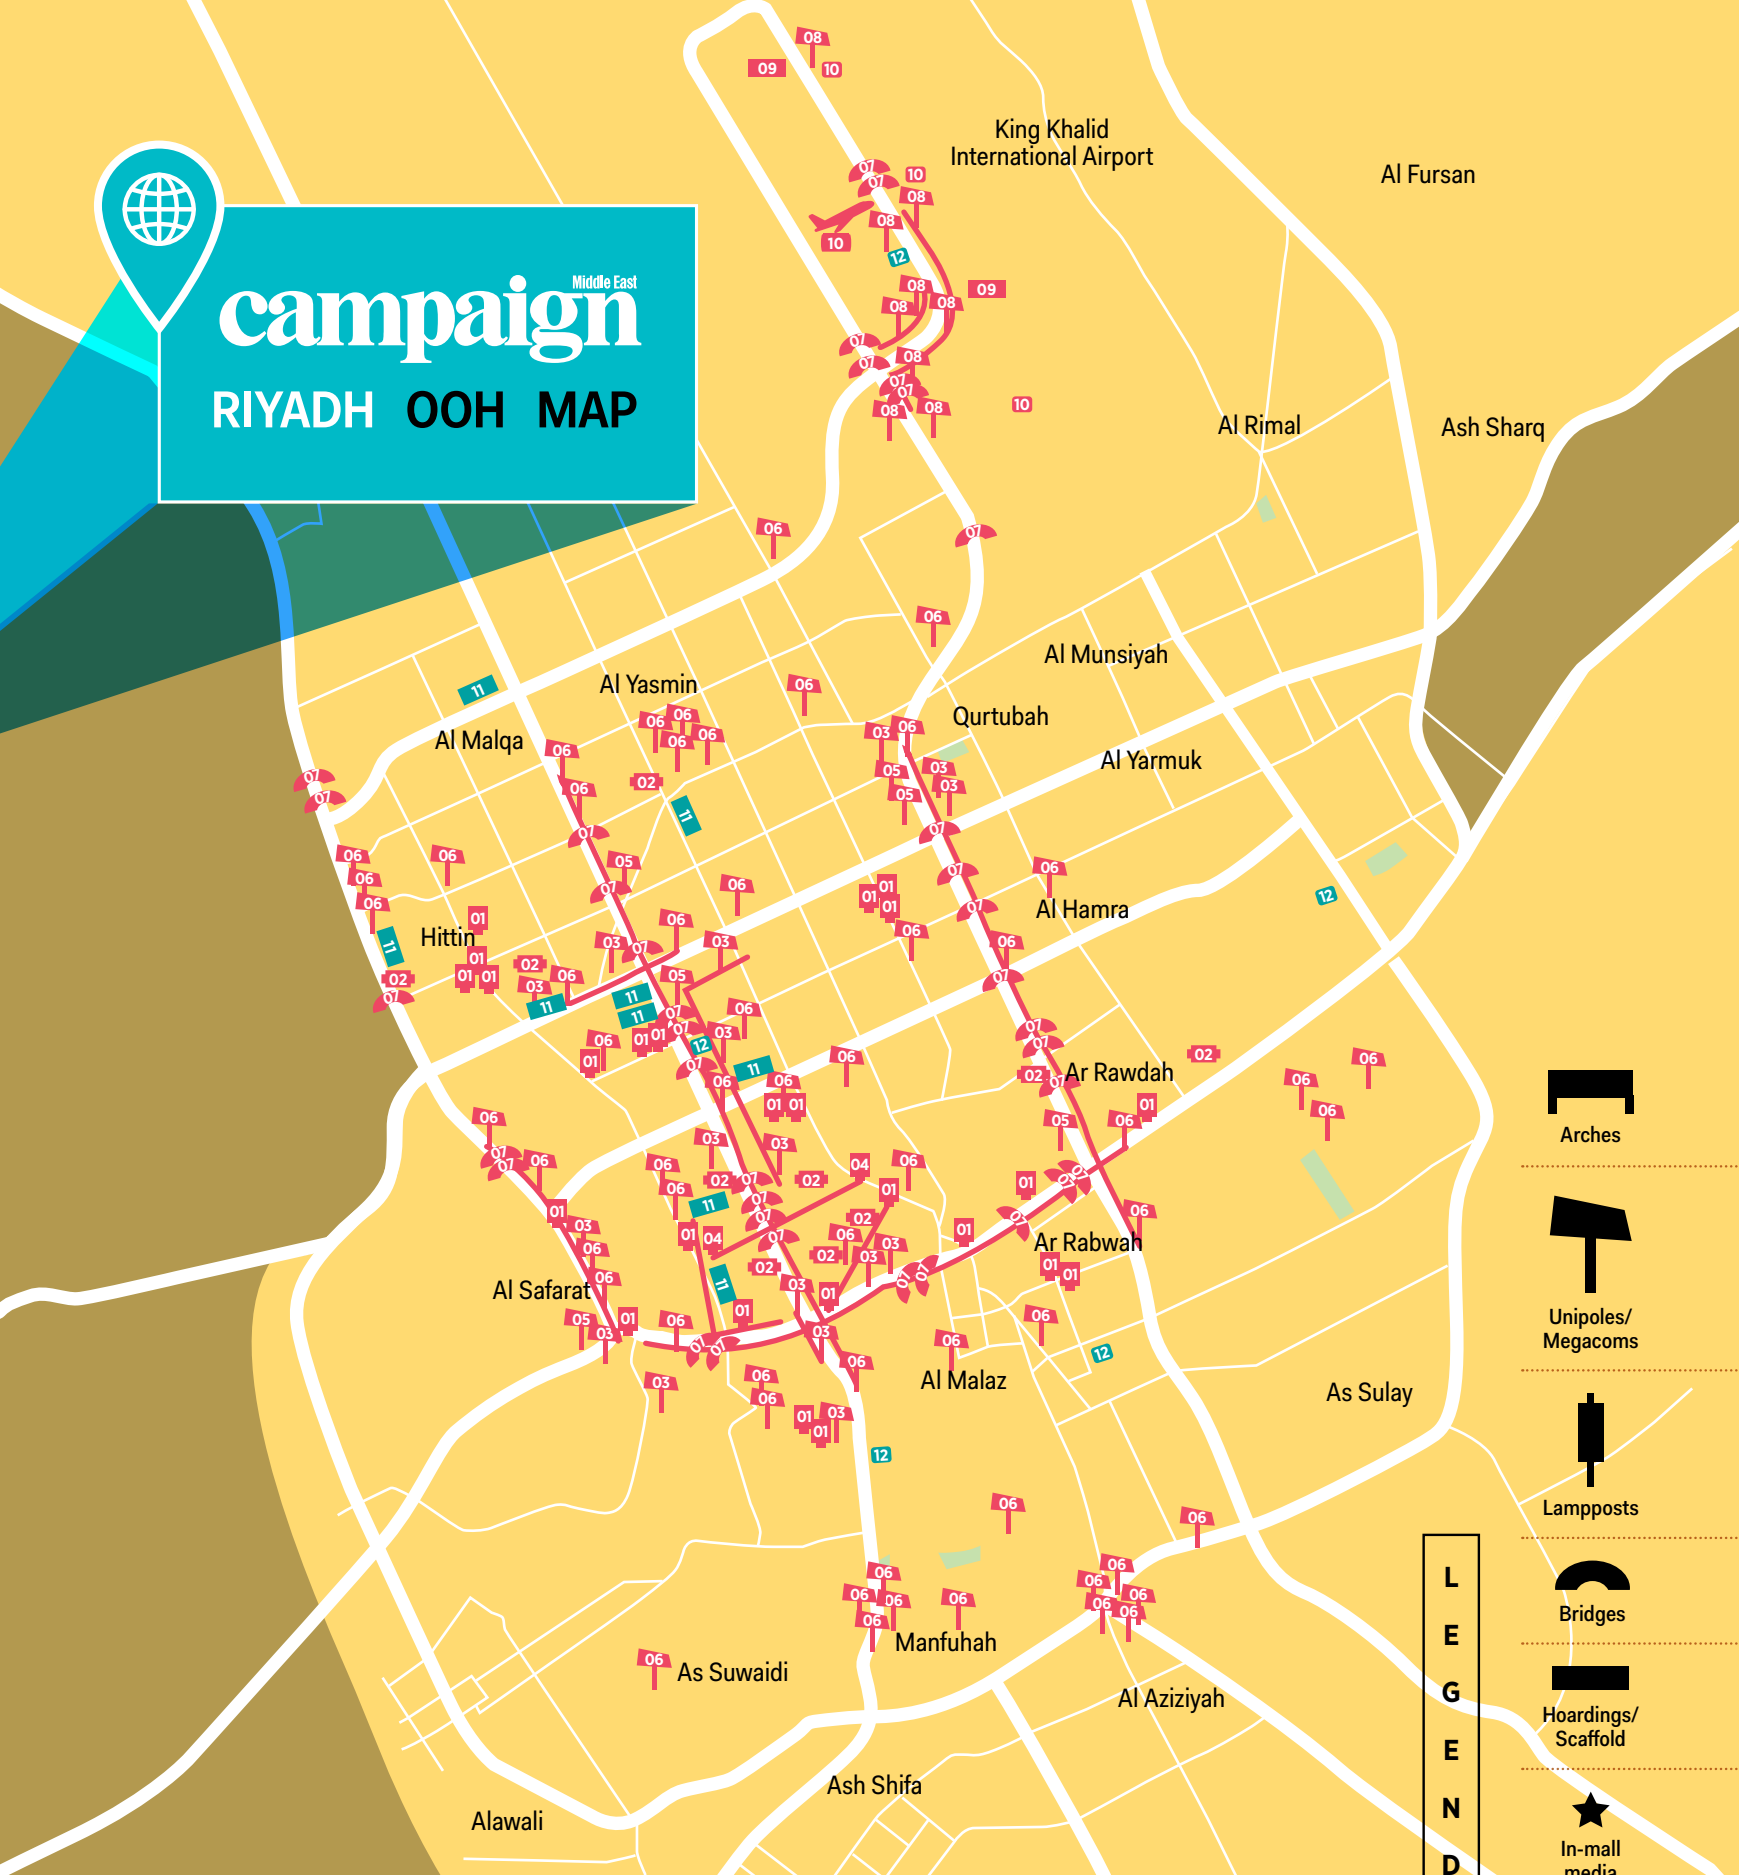

- Al Makateb, Hessa Street towards Al Khail, Hessa Street towards Media City, Hessa Street JVC, Mulla Plaza
- 85. Rooftop: Business Bay, Zabeel, Karama GPO
- 87. Glass facade: Al Makateb
- 88. Bridge banners: MOE Bridge Banner A, MOE Bridge Banner B
- MEDIA WORLD**
- MEDIA WORLD**
- 89. Hoardings: Sheikh Zayed Road, from Golden Boulevard to Media City, Hessa Street, Jumeirah, Al Khail Road & Deira
- 90. Wall banner: Sheikh Zayed Road, Bank Street, Al Mulla Plaza, Khaled Bin Al Waleed Road
- 91. LED screen: Sheikh Zayed Road
- 92. Unipoles: Dubai World Trade Center, Garhoud & Safa
- SkyBlue**
- SkyBlue**
- 93. RTA: 1400 buses: 200 routes in Dubai & intercity towards Abu Dhabi, Sharjah & Ajman. (Branded bus wraps, inside and digital screen branding); 741 bus shelters (40 digital)
- 94. 523 mupis near bus shelters
- 95. Hoarding - Al Khail

L E G E N D

- 

Unipoles/Megacom
- 

Lampposts
- 

Mupis
- 

In-mall media/Destinations
- 

Building/Wall wraps
- 

Bridges
- 

Bus wraps/Shelters
- 

Hoardings/Scaffold
- 

Digital screens
- 

Metro pillars
- 

Metro stations
- 

Airports
- 

Wall backlit banner/LED
- 

Roof top screens

Middle East
campaign
RIYADH OOH MAP

**L
E
G
E
N
D**

Arches

Unipoles/
Megacom

Lampposts

Bridges

Hoardings/
Scaffold

In-mall
media