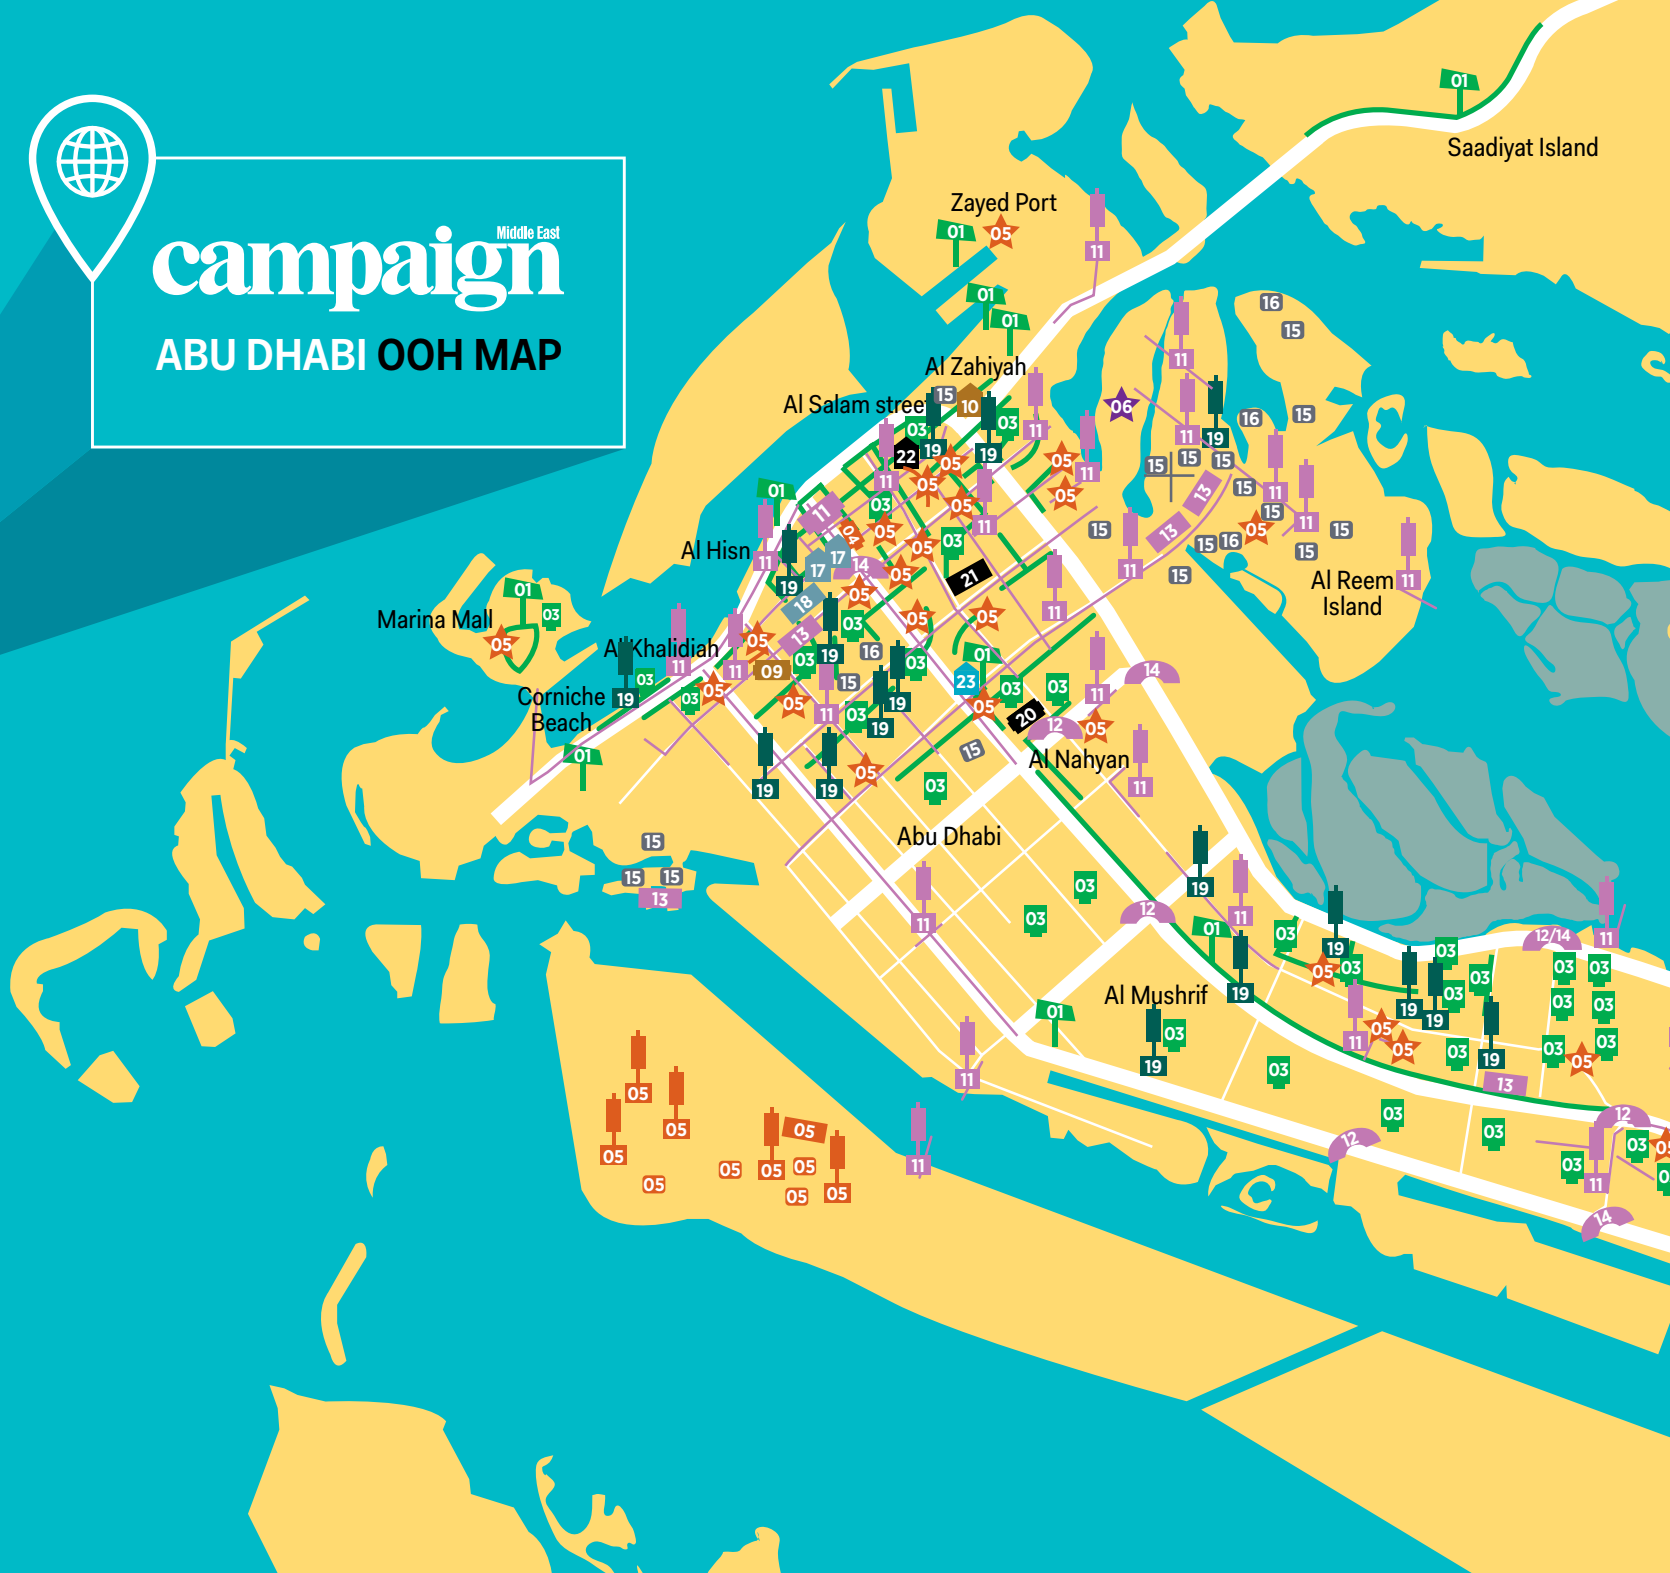

campaign ^{Middle East}

UAE, KSA AND QATAR OOH LOCATION MAP 2024-2025

GOLD SPONSORS

HEADLINE
SPONSOR

 al arabia

 BSA

 CONTOUR MEDIA

 HYPERMEDIA

ARABIAN
OUTDOOR
A Quantiply Brand

 media
247
OUTDOOR
MEDIA
SPECIALISTS

 MEDIA WORLD
LLC

 SEVENTH
DECIMAL

 Viola
Outdoor

Middle East
campaign
ABU DHABI OOH MAP

ARABIAN
OUTDOOR
ADVERTISING
اربيان
اوتدور
للاعلان

PHI

- 12. Hoardings: Sheikh Zayed Road, Sheikh Mohammad Bin Zayed Road, Hessa Street
- 13. Bridges
- 14. LED unipoles

BSA

- 15. Hoardings: SZR, Al Khail, Hessa

HYPERMEDIA

- Public Transportation:**
- 16. Dubai Metro - Signature - Naming Rights: 53 Stations
 - 17. Dubai Metro, Palm Monorail: Illuminated & Digital Screens, Static & Promo Area - In-Train/In-Station
- Outdoor**
- 18. The Artists & Tableau (LED & Static Bridge)
 - 19. The Canvas (Sheikh Rashid Road)
 - 20. Mega Curved Digital (Baniyas Road)
 - 21. IconicART (Station wrap)
 - 22. Masterpiece (TPS/ Hoarding)
 - 23. The Portrait (Sidra tower light box)
 - 24. Sculptures (EEP)
 - 25. Graffiti (Metro Pillars)
 - 26. Piers, Lamppost (Backlit lightbox)
 - 27. Vertical Lightbox (Backlit lightbox)
 - 28. Digital Unipoles/Megacoms, EXPO City Digital Screens, The Royals and Gems Network
- Retail Media (In-Mall/ In-Store)**
- 29. Digital, Static & Promospace. Mall of the Emirates, City Centre Mirdif City Centre Deira, City Centre Shindagha, Burjuman, Wafi Mall, Ibn Battuta Mall Dargon Mart 1&2, Circle Mall, Nakheel Mall & Nakheel Pavilions (Jumeirah Islands, Jumeirah Park, Jumeirah Park East, Discovery Gardens Al Furjan, NAD Al Sheba), Carrefour, Union Coop & LULU, ENOC stations

PHI

- 11. Hoardings
- 12. Aramco Petrol Stations

campaign Middle East JEDDAH OOH MAP

Al Murjan

King Abdulaziz International Airport

Bryman

Al Marwah

Al Bawadi