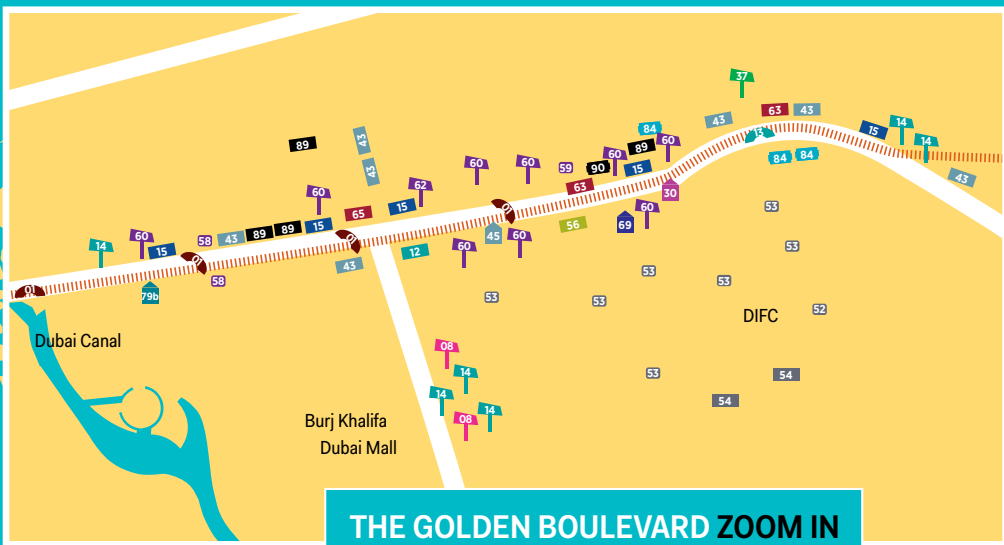

MEDIA 24/7

- 42. Unipoles from Garhoud Area, City Walk Area & Sheikh Zayed Road
- 43. Hoardings along Sheikh Zayed Road, Al Khail Road and City Walk Area
- 44. Wall banner along SZR and Bur Dubai Area
- 45. Building graphics RTA Taxis - City and Airport

BACKLIFE

- 57. The Triple Crown
- 58. The Dubai Gateway
- 59. The Dubai Jawhara
- 60. Static unipoles
- 61. Destinations: The Beach, City walk In-mall: Festival City
- 62. Digital LED unipoles

CONTOUR MEDIA

- 63. Hoardings: Sanama, Abu Dhabi, Hessa, Al Khail road, Garn El Sabka, Marina, SZR, Al Khamila, Umm Suqeim, MBZ road, DIFC, Sharjah Ethiad
- 64. LED screens: JBR-The Walk, Al Khawaneej Walk, The Outlet Village, Blue Waters, City Walk, Box Park, Giga
- 65. Rooftop: Sheikh Fatima Park, Al Seef
- 66. Unipoles: Umm Suqeim, Al Khawaneej, Sharjah Megacoms

PHI

- 11. Hoardings
- 12. Aramco Petrol Stations

campaign Middle East JEDDAH OOH MAP

Al Murjan

King Abdulaziz International Airport

Bryman

Al Marwah

Al Bawadi