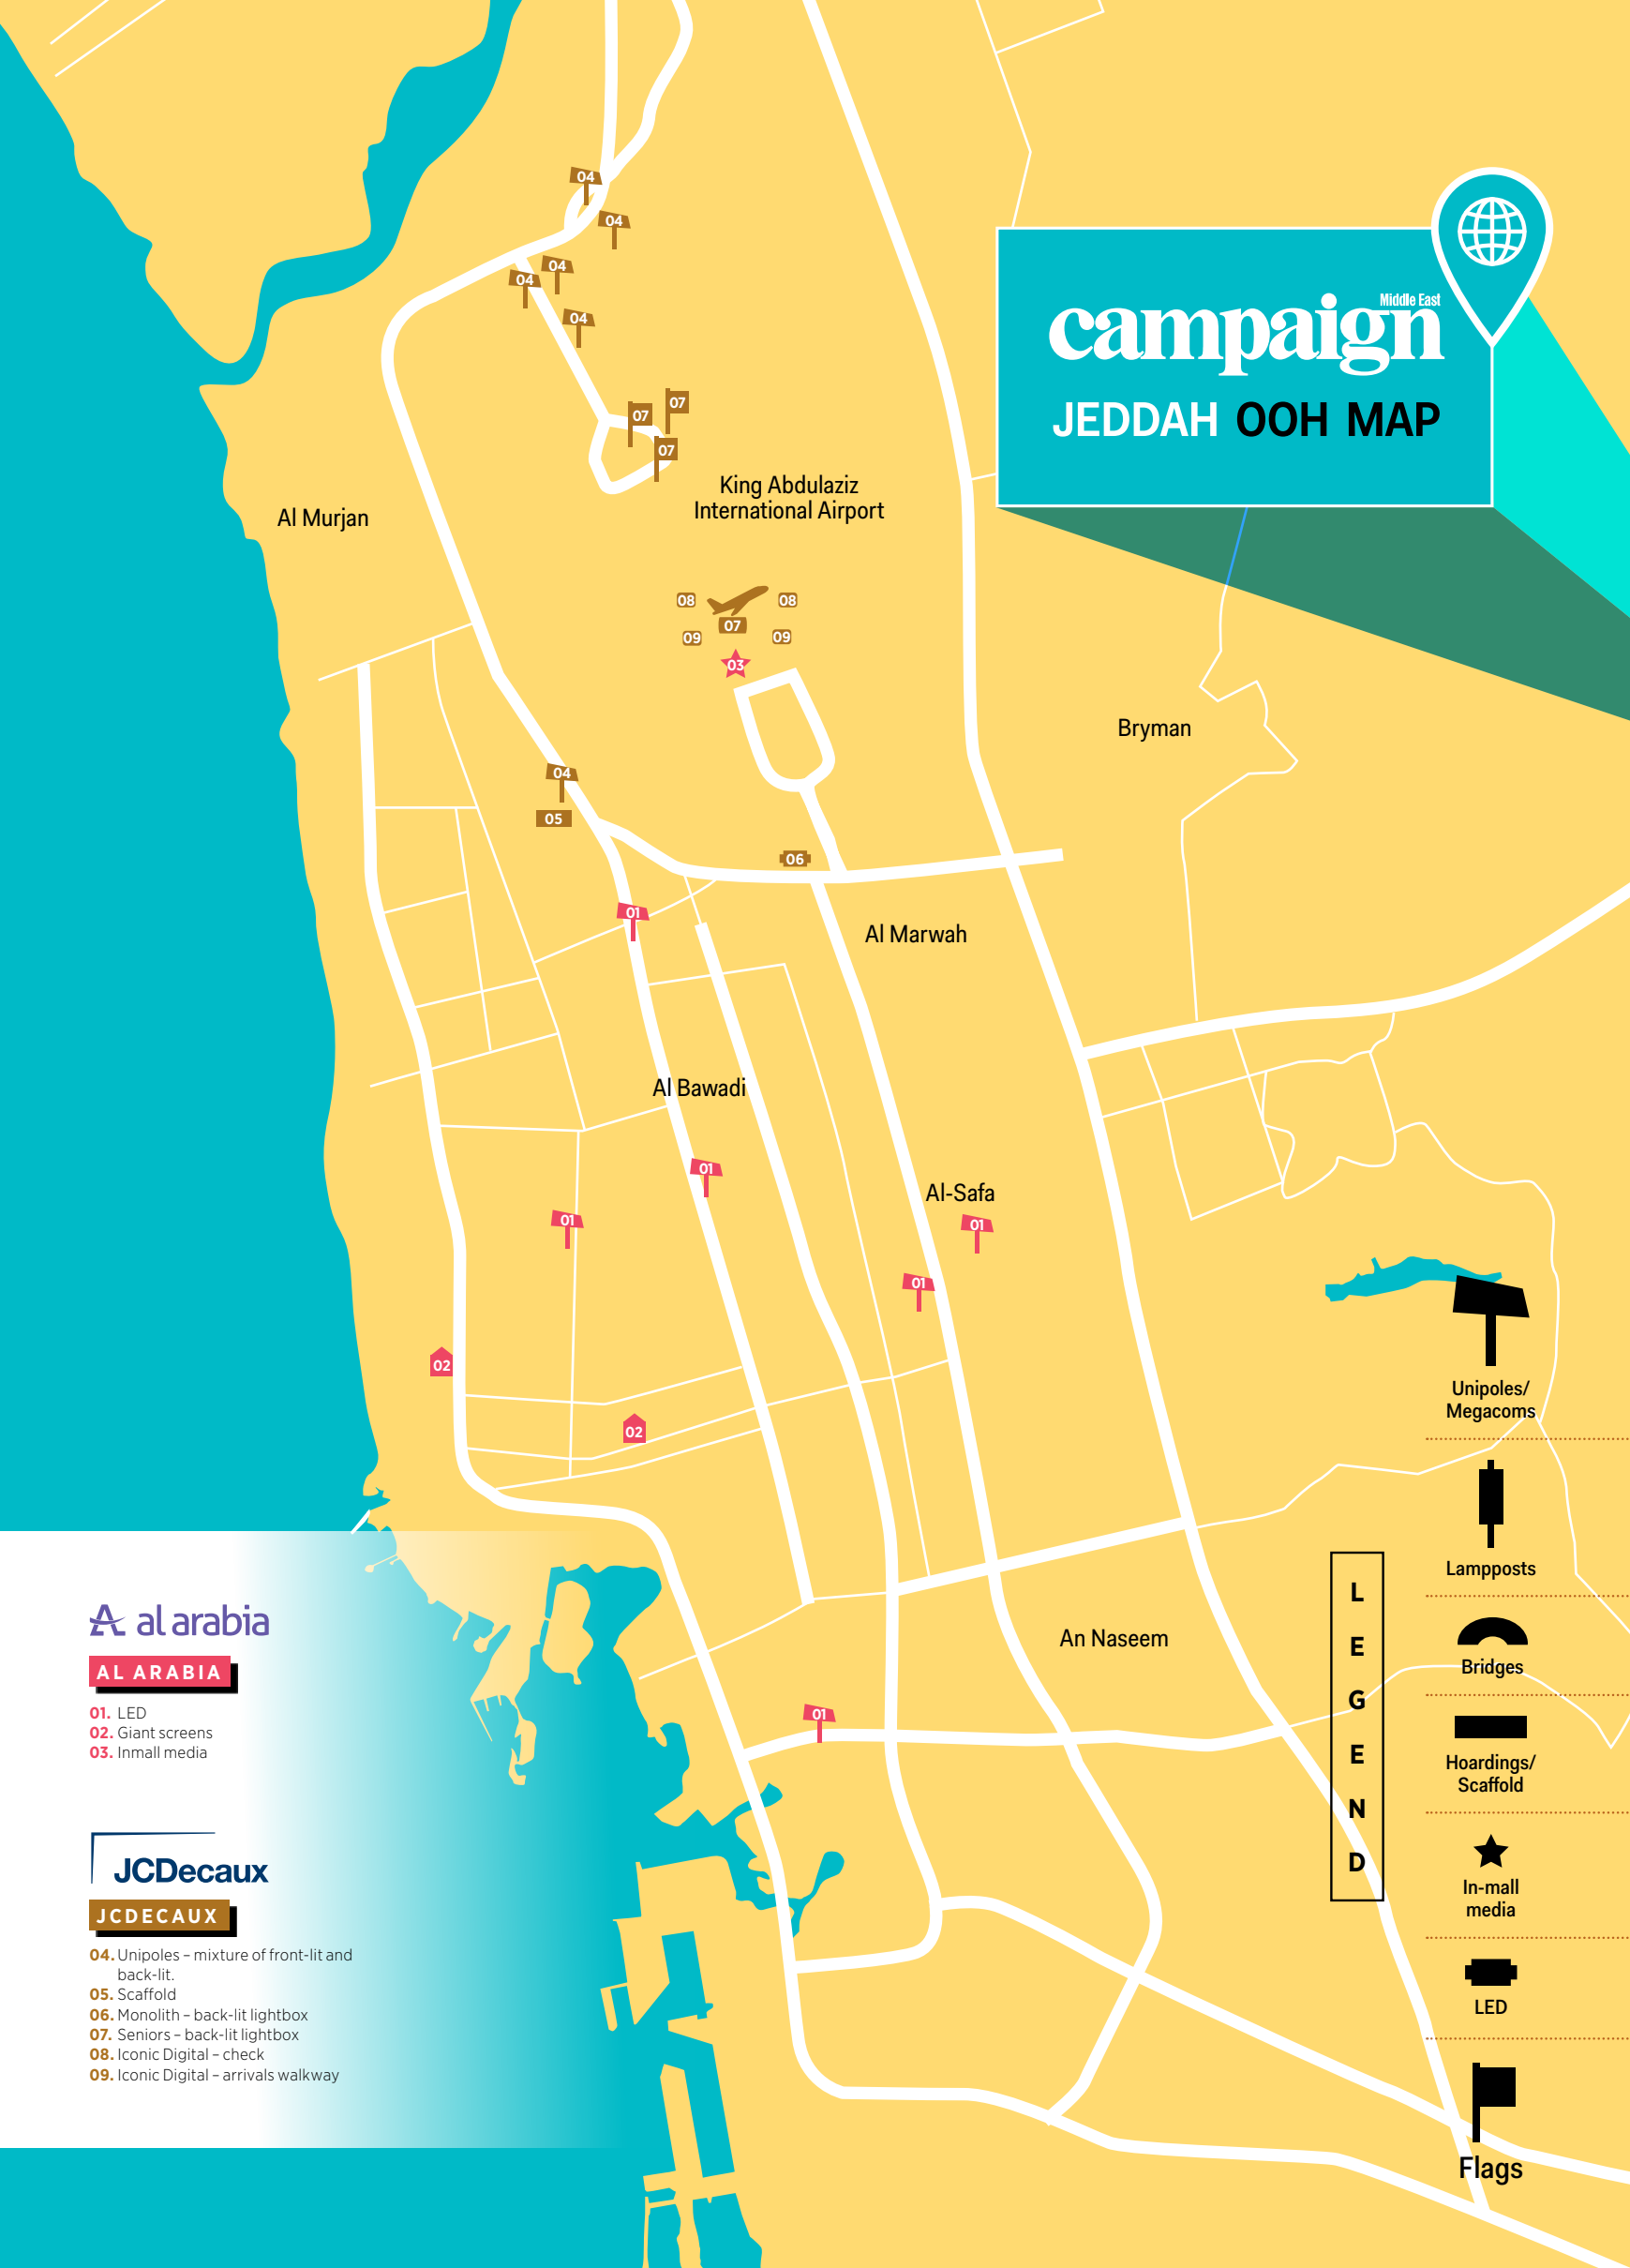

- 63. Hoardings: Sanama, Abu Dhabi, Hessa, Al Khail road, Garn El Sabka, Marina, SZR, Al Khamila, Umm Suqeim, MBZ road, DIFC, Sharjah Ethiad
- 64. LED screens: JBR-The Walk, Al Khawaneej Walk, The Outlet Village, Blue Waters, City Walk, Box Park, Giga
- 65. Rooftop: Sheikh Fatima Park, Al Seef
- 66. Unipoles: Umm Suqeim, Al Khawaneej, Sharjah Megacoms

PHI

- 11. Hoardings
- 12. Aramco Petrol Stations

campaign Middle East JEDDAH OOH MAP

Al Murjan

King Abdulaziz International Airport

Bryman

Al Marwah

Al Bawadi

LEGEND

Unipoles/
Megacoms

Lampposts

Bridges

Hoardings/
Scaffold

In-mall
media

LED

Flags

media

QATAR OOH LOCATION MAP 2024-2025

media

Decaux

L E G E N D

OOH		DOOH	
	MUPIS		IN-MALL DIGITAL SCREENS
	SENIORS		DIGITAL ROADSIDE SCREENS
	UNIPOLES		PROMENADE
	FLAGPOLES		ROOFTOP
	BUS SHELTERS		CINEMA
	PANORAMA SCAFFOLDING		NOVO CINEMAS
	BRIDGES		
	BUILDING WALLWRAP		
	MALL		STADIUM
			AIRPORT