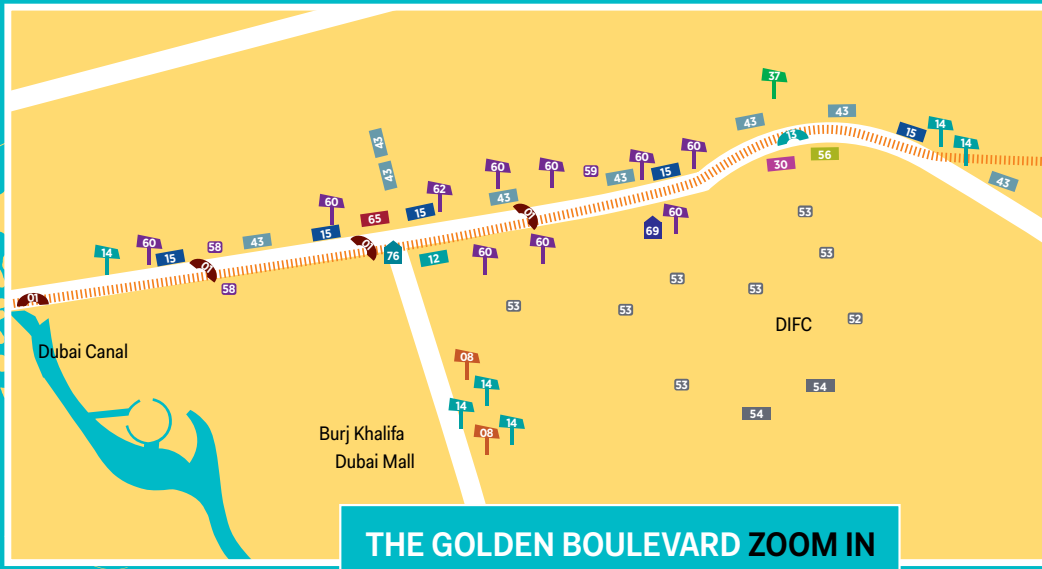

JCDecaux

JCDECAUX

- 46. Dubai Airports: Exclusive Airport Advertising rights at Dubai International (DXB) & Dubai World Central (DWC)
- 47. TECOM Business Communities: DM, DIC & Dubai Knowledge Park - 6 digital screens
- 48. TECOM Business Communities: DM, DIC & Dubai Knowledge Park - 23 double sided MUPis
- 49. TECOM Business Communities: DM, DIC & Dubai Knowledge Park - 8 bus shelters
- 50. Jumeirah Beach Road: Only OOH media owner with over 320 lampposts covering the 15km stretch

BACKLITE

- 57. The Triple Crown
- 58. The Dubai Gateway
- 59. The Dubai Jawhara
- 60. Static Unipoles
- 61. Destinations: The Beach, City walk In-mall: Festival City
- 62. Digital LED Unipoles

CONTOUR MEDIA

CONTOUR MEDIA

- 63. Hoardings: Fraser Hoarding SZR, Hessa I&2, Al Khalil Rd.
- 64. LED Screens: Canal, JBR-The Walk, Al Khawaneej Walk, The Outlet Village, Blue Waters, Box Park
- 65. Billboards: City Walk, La Mer, JBR Billboards
- 66. Lampposts: JBR Lampposts

campaign

JEDDAH OOH MAP

Al Murjan

King Abdulaziz International Airport

Bryman

Al Marwah

Al Bawadi

Al-Safa