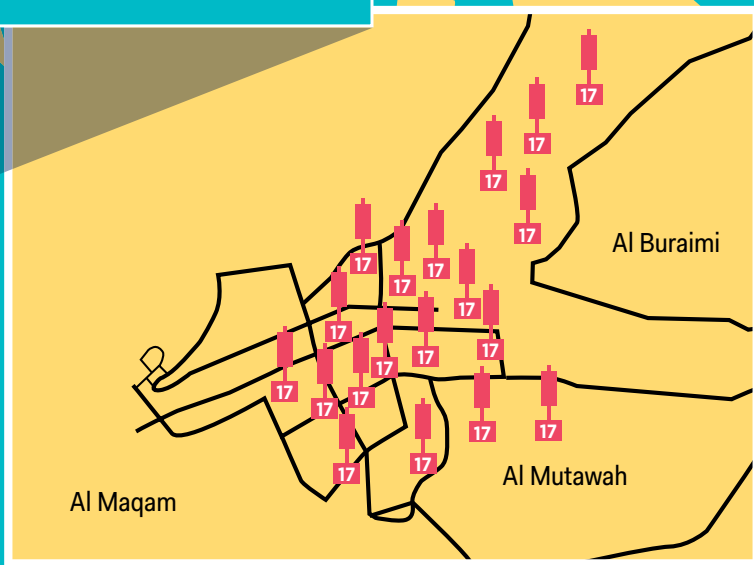

AL AIN OOH MAP

ARABIAN OUTDOOR
ADVERTISING
اربيان
اوتدور
لاعلان

ARABIAN OUTDOOR ADVERTISING

01. Megacomms
02. Unipoles
03. Mupis

HYPERMEDIA

HYPERMEDIA

04. **Outdoor**
  Digital Link Bridge
05. **IN-MALL**
  Digital, Static & Promospace.
  Yas Mall, The Mall - WTC, Abu Dhabi Mall, Dalma Mall, Mushrif Mall, Bawabat Al Sharq, Deerfields Townsquare, Reem mall & Jimi Mall (Al Ain), Carrefour, LULU, Abu Dhabi Coop & Spar

Desirable by design!

BACKLITE

06. Destination: Al Qana
  In-Mall: The Galleria
  Al Maryah Island

JCDecaux

JCDECAUX

07. Abu Dhabi
  International Airport
08. LED
09. Building Wrap
10. Hoarding

VIOLA

11. Lampost
12. Bridges
13. Hoardings
14. Digital Bridge banners

ELEVISION

ELEVISION

15. Residential Elevator Screens
  -151 Screens
16. Commercial Elevator Screens
  - 33 Screens

ROYAL VISION MEDIA

ROYAL VISION MEDIA

17. Lampost

MEDIA 24/7

18. Hoarding

BSA

BSA

19. Hoardings